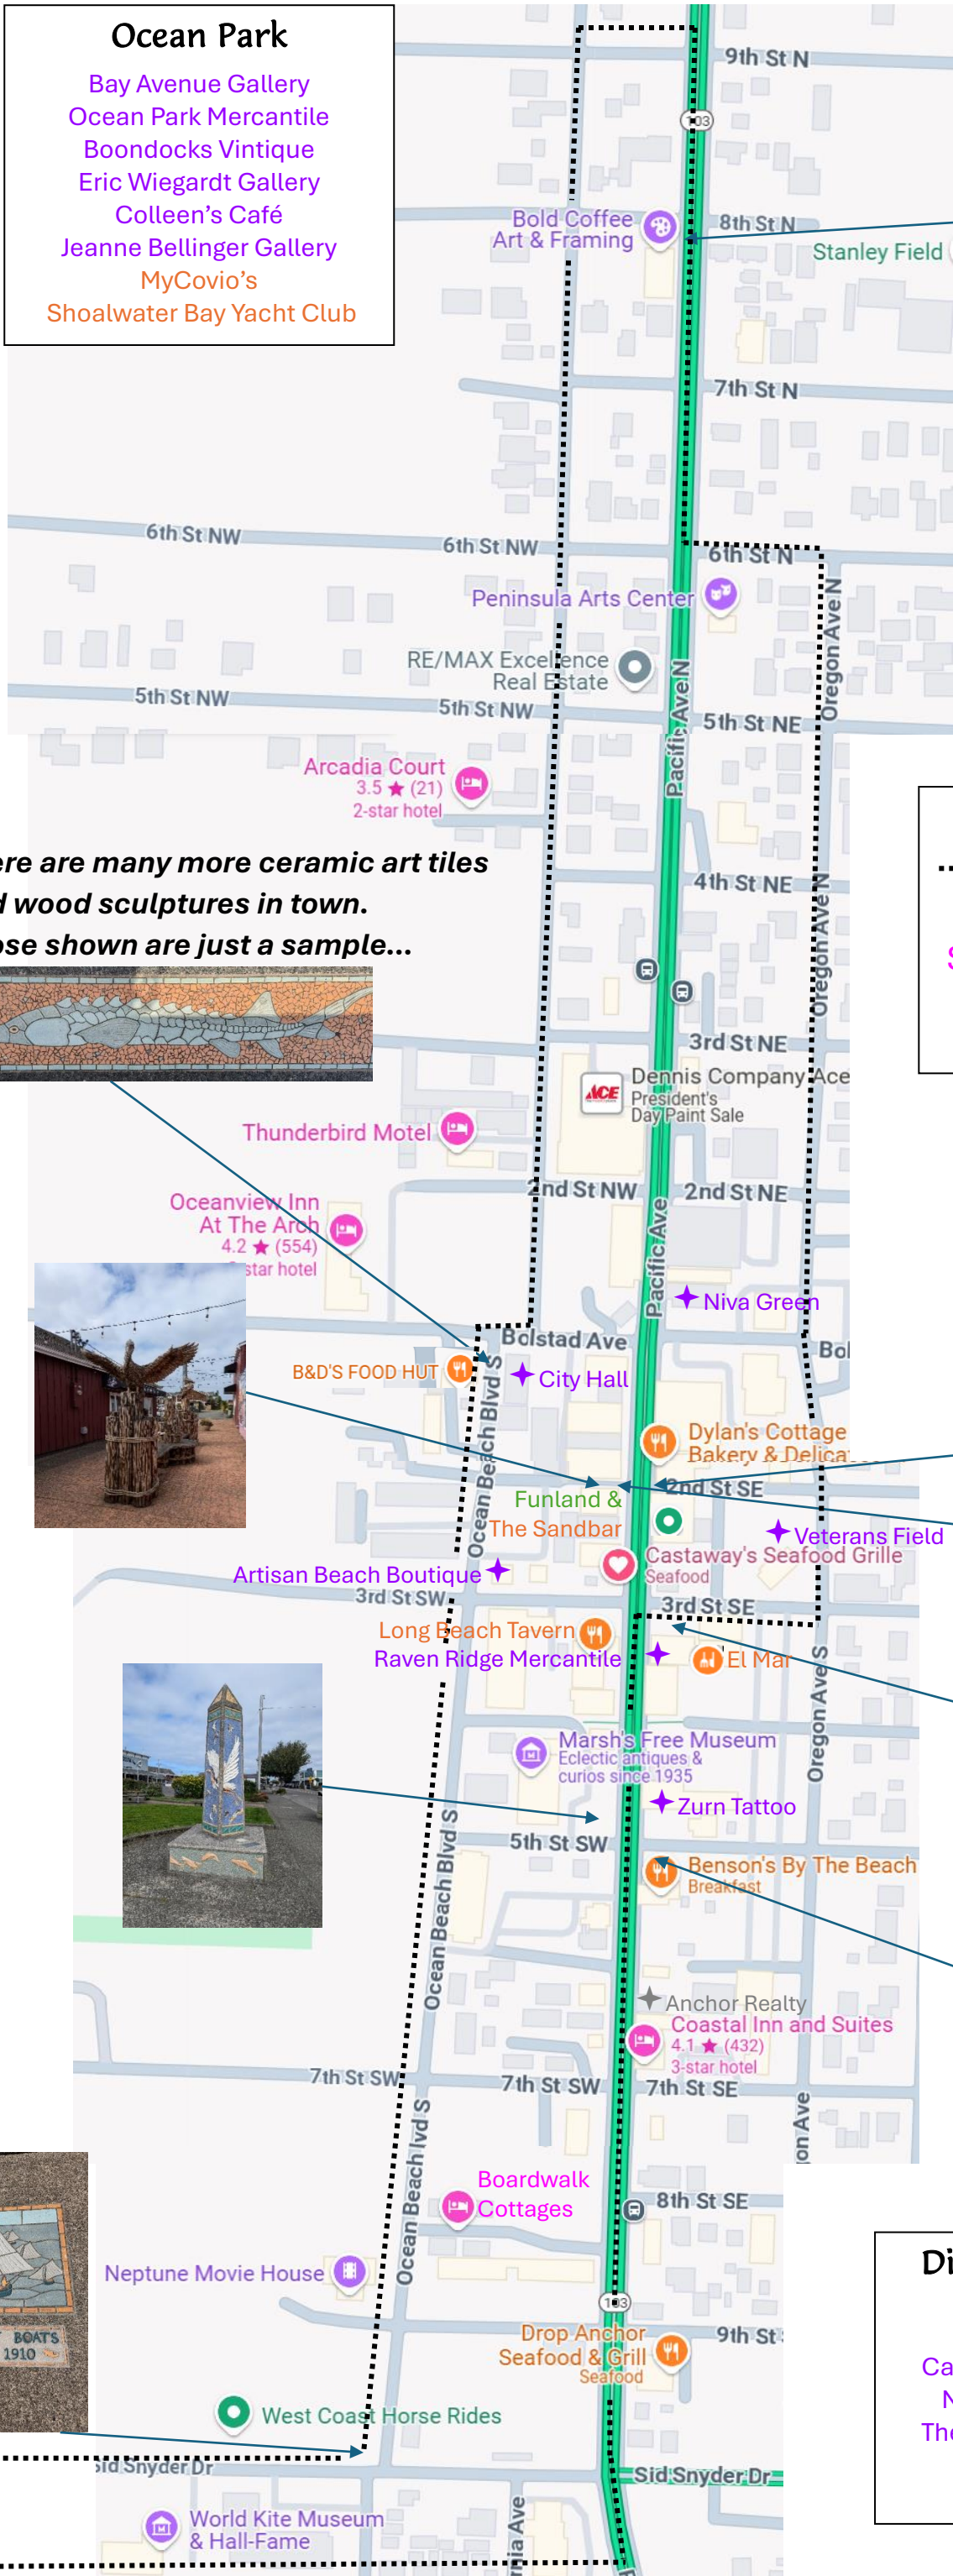

# The Long Beach Creative District

- Ocean Park**
- Bay Avenue Gallery
  - Ocean Park Mercantile
  - Boondocks Vintique
  - Eric Wiegardt Gallery
  - Colleen's Café
  - Jeanne Bellinger Gallery
  - MyCovio's
  - Shoalwater Bay Yacht Club

- District-Adjacent ~ North ~**
- North Beach Tavern
  - The Cove
  - El Compadre

- LEGEND**
- ..... District Boundary
  - ★ Creative Enterprises
  - Supporting Businesses
  - Restaurants
  - Experiences

There are many more ceramic art tiles and wood sculptures in town. Those shown are just a sample...

- District-Adjacent ~ South ~**
- The Pirates Keep
  - Catherine Clark Studio
  - North Jetty Brewing
  - The Sou'Wester Resort
  - Nansen Florals
  - The Depot

- Adrift Distillery ★
- ★ Pickled Fish & Adrift Hotel

World Kite Museum & Hall-Fame